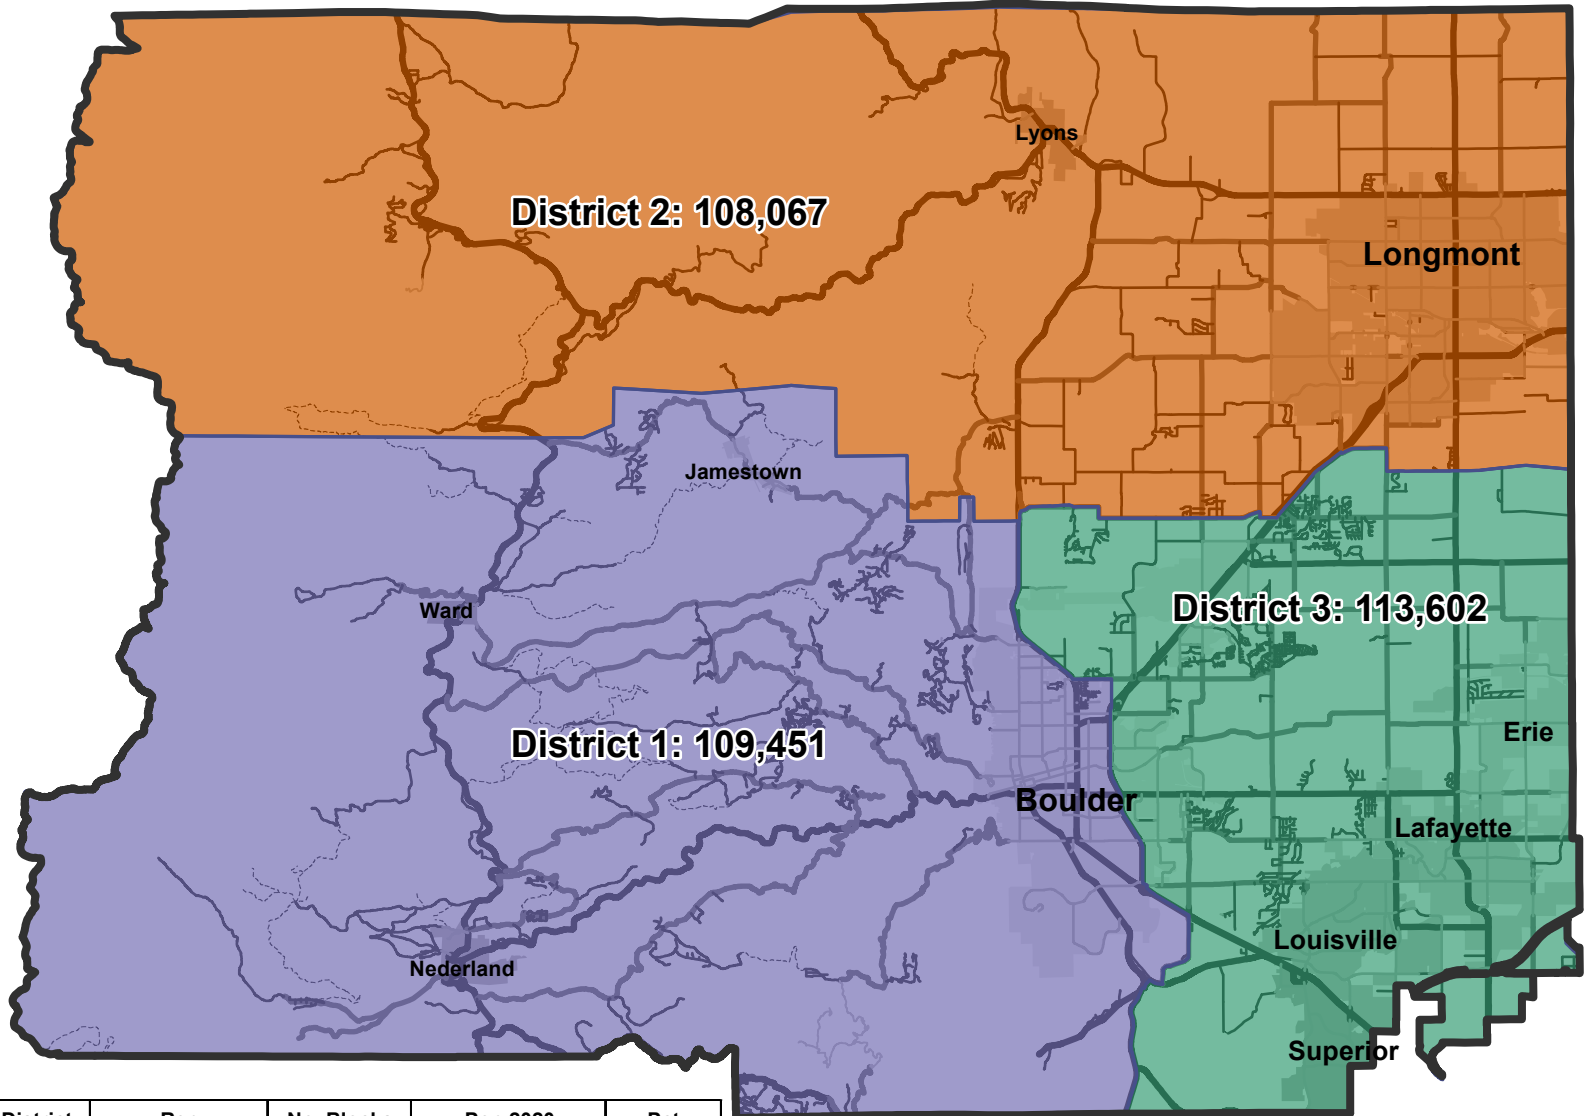

# 2020 BOCC District Population

## Notes

The population data source is the 2020 official redistricting adjusted population from the Colorado Legislative Council.

5/12/2023

The user agrees to all Terms of Use set forth by Boulder County. For Terms of Use, please visit: [www.bouldercounty.org/mapdisclaimer](http://www.bouldercounty.org/mapdisclaimer)

District	Rep	No. Blocks	Pop 2020	Pct
1	Claire Levy	1,785	109,451	33.05%
2	Marta Loachamin	2,051	108,067	32.64%
3	Ashley Stolzmann	2,187	113,602	34.31%
<b>Total</b>		6,023	331,120	