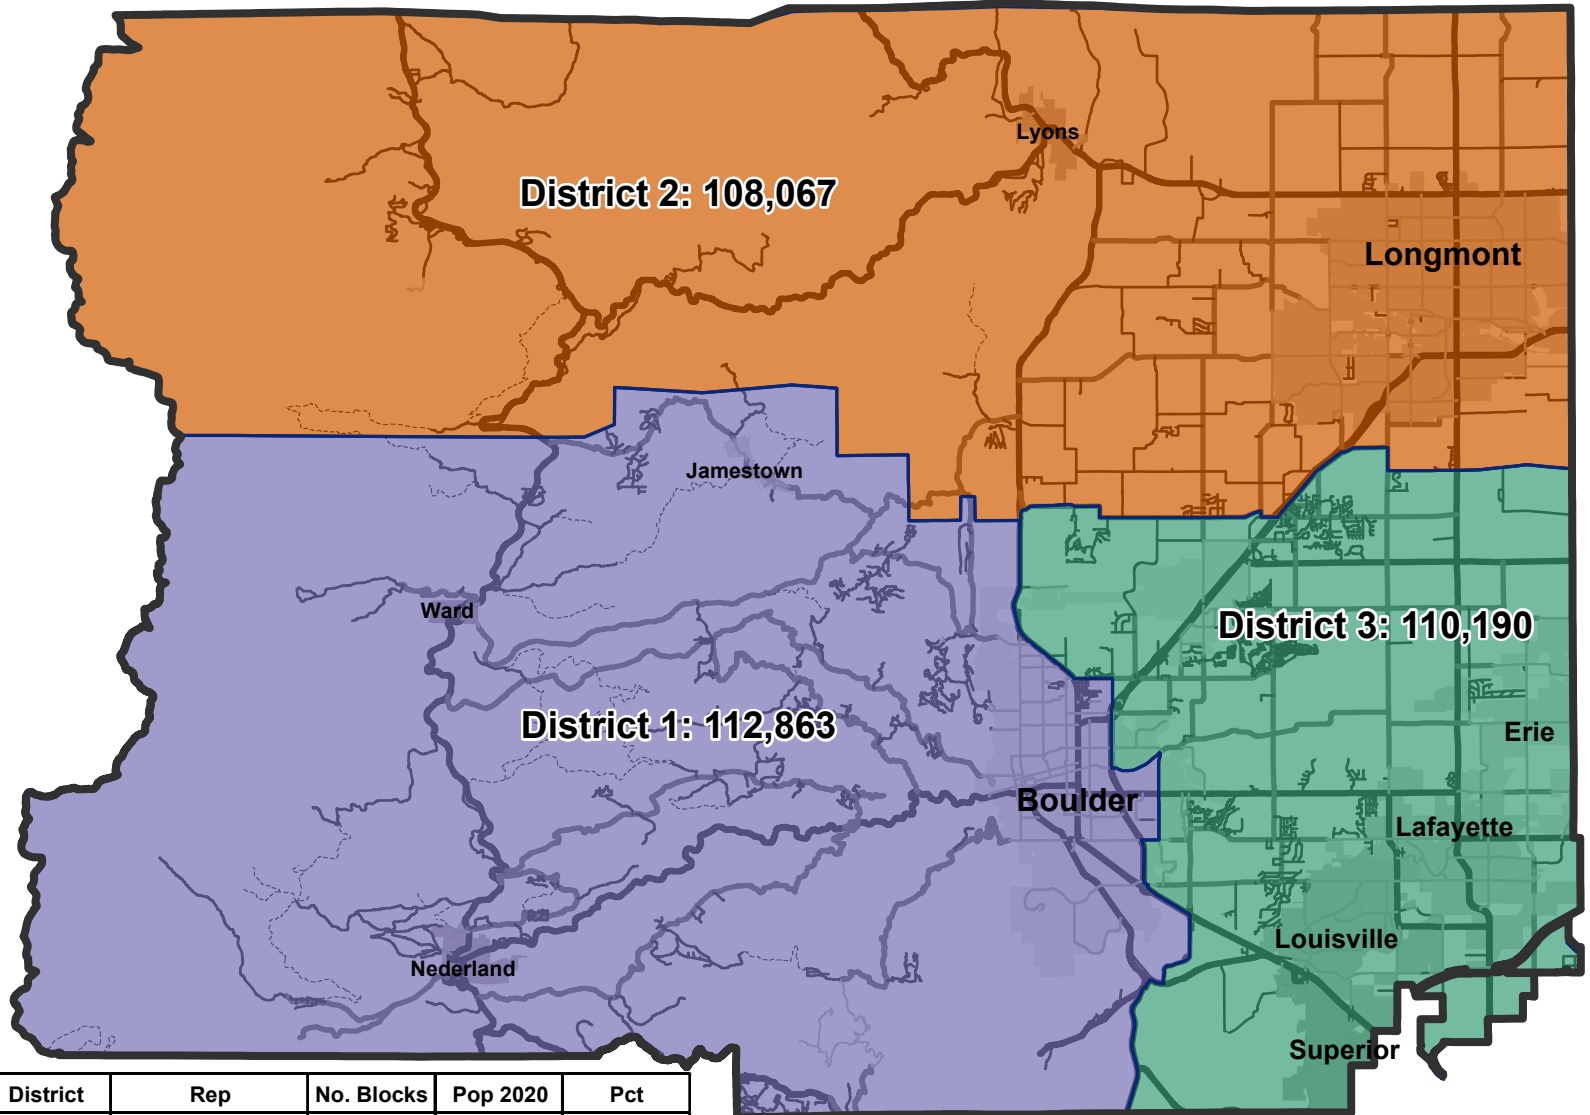

2020 BOCC Redistricting - Option C

Notes

The population data source is the 2020 official redistricting adjusted population from the Colorado Legislative Council.

Pop. transferred from District 3 to District 1 = 3,412

5/16/2023

The user agrees to all Terms of Use set forth by Boulder County. For Terms of Use, please visit:
www.bouldercounty.org/mapdisclaimer

District	Rep	No. Blocks	Pop 2020	Pct
1	Claire Levy	1,836	112,863	34.09%
2	Marta Loachamin	2,051	108,067	32.64%
3	Ashley Stolzmann	2,136	110,190	33.28%
Total		6,023	331,120	